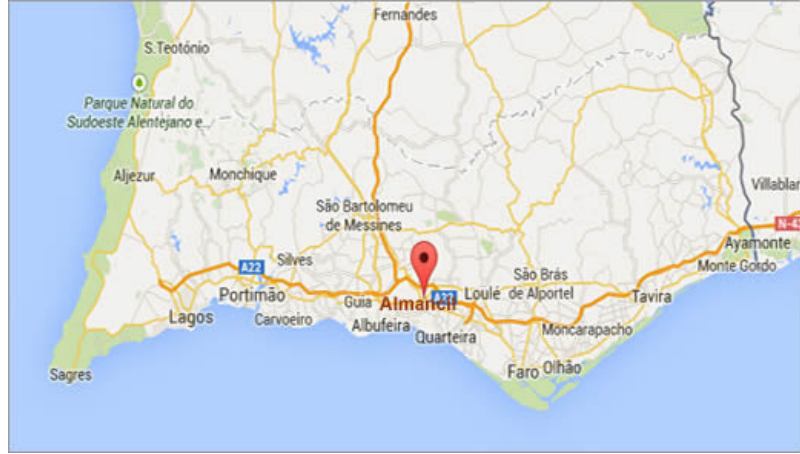

From Faro:

- Take EN125 exit to Almancil
- We are 50mtr at the right before the Carwash

From Portimao/Loule:

- Take EN125 exit to Almancil
- We are 50mtr at the left after the Carwash

Opening hours:

Monday – Friday: 10.00-18.00

Contact details:

Av. Duarte Pacheco 60b, 8135-104 Almancil
289 356 294

info@sustainable-superstore.com

www.sustainable-superstore.com

GPS 37.084463, -8.022162