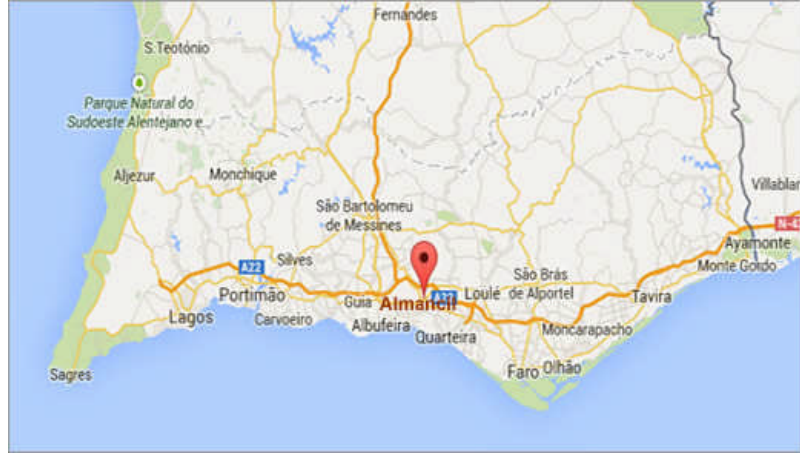

From Faro:

- Take EN125 exit to Almancil
- We are 50mtr at the right before the Carwash

From Portimao/Loule:

- Take EN125 exit to Almancil
- We are 50mtr at the left after the Carwash

Opening hours:

Monday – Friday: 10.00-18.00

Contact details:

Av. Duarte Pacheco 60b, 8135-104 Almancil
289 356 294

info@sustainable-superstore.com

www.sustainable-superstore.com

GPS 37.084364, 8.022105