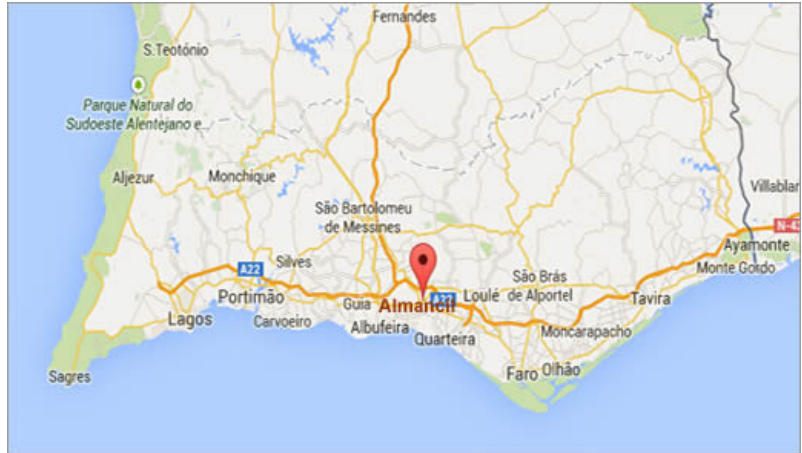

From Faro:

- Take EN125 exit to Almancil
- In the center take the right exit to Loule
- we are opposite the GNR

From Portimao/Loule:

- Take EN125 exit to Almancil
- In the center take the left exit to Loule
- we are opposite the GNR

Opening hours:

Thursdays: 10.00-17.00 or on appointment

Contact details:

Estrada Vale Formoso, Edf. "Oliveiras Park", Loja B
8135-148 Almancil

289 356 294

info@shs-pt.com | info@sustainable-superstore.com
www.shs-pt.com | www.sustainable-superstore.com

GPS 37.088111, -8.029659

WITH PRIVATE PARKING !